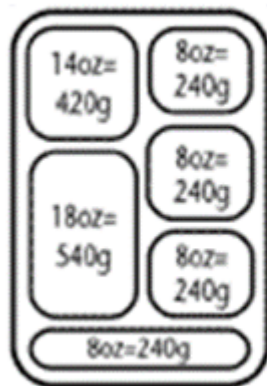

TRAYS

<u>Item Number</u>	<u>Color</u>	<u>Pack</u>	<u>Weight (Case)</u>
FXST-28-TRAY-BRW	CHOCOLATE BROWN		24.5 lbs.
FXST-28-TRAY-BUFF	BUFF	24/CS	24.5 lbs.
FXST-28-TRAY-TEAL	TEAL		24.5 lbs.

LIDS

<u>Item Number</u>	<u>Color</u>	<u>Pack</u>	<u>Weight (Case)</u>
FXST-28-LID-CLR	CLEAR	24/CS	17.45 lbs.

1-800-524-5427

sales@icswaco.com

www.icswaco.com

P.O. Box 21056 Waco, TX 76702-1056

<p>Dimensions</p>	<ul style="list-style-type: none"> • Length: 14.25" • Width: 9.88" • Height: 1.5" • Height with lid: 2.50"
<p>Compartment Sizes</p>	<ul style="list-style-type: none"> • Entrée slot - 18 oz, 4.5" x 6.25" • Bread slot - 14 oz, 4.63" x 4.63" • Three small slots - 8 oz, 4" x 3.5" • Flatware slot - 8 oz, 8.5" x 1.75"
<p>Additional Info</p>	<p>None</p>

Colors Available:

Chocolate Brown

Buff

Teal

Translucent

Dimensions:

← Lid