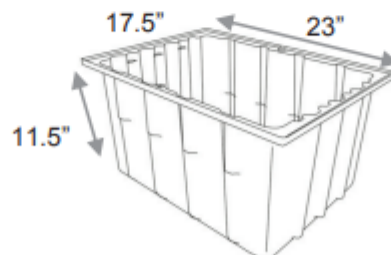

<u>Item Number</u>	<u>Type</u>	<u>Size</u>	<u>Capacity</u>	<u>Color</u>	<u>Measurements</u>
CT3825	Box	Standard	1.5 cu. ft.		8.5" X 23" X 17.5"
CT7268	Box	Large	2.0 cu. ft.		11.5" X 23" X 17.5"
CT8568	Box	X-Large	3.0 cu. ft.	Gray	12.5" X 28.25" X 18"
CT9689	Lid	Std/Large	--		17.5" X 23.5" X 1.5"
CT8289	Lid	X-Large	--		18.56" X 29" X 1.5"
<b>Fabrication/Material</b>	Constructed of high impact, no break, polypropylene. Flame Retardant (Passes CAL133). Test results available upon request. “Stack and Nest” Design - Stack property boxes with or without a lid without crushing the contents of the Barracuda Box. “Nest” property boxes inside one another by simply turning the empty box 180 degrees. Save on freight and save storage space. Each Barracuda Box is individually numbered for effective inmate ID and property control. Radius design (rounded edges and corners) for maximum impact dispersion and resistance. Vertical radiused structural columns for maximum strength and impact resistance. Locking hasp on both sides of the box.				
<b>Color</b>	Gray.				
<b>Warranty</b>	10 Year Factory Warranty.				
<b>Maintenance</b>	Easy to clean, sanitize & maintain.				
<b>Origin</b>	Manufactured to ISO Quality Standards in the USA				
<b>Additional info</b>	None				

1-800-524-5427

sales@icswaco.com

www.icswaco.com

P.O. Box 21056 Waco, TX 76702-1056

Additional Info

None

LID for 1.5 & 2.0 cu.

LID for 3.0 cu. ft.

1.5 cu. ft. box

2.0 cu. ft. box

3.0 cu. ft. box