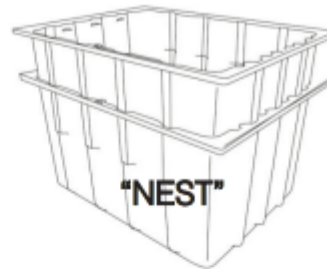

<u>Item Number</u>	<u>Type</u>	<u>Size</u>	<u>Capacity</u>	<u>Color</u>	<u>Measurements</u>
CT3825	Box	Standard	1.5 cu. ft.		8.5" X 23" X 17.5"
CT7268	Box	Large	2.0 cu. ft.		11.5" X 23" X 17.5"
CT8568	Box	X-Large	3.0 cu. ft.	Gray	12.5" X 28.25" X 18"
CT9689	Lid	Std/Large	--		17.5" X 23.5" X 1.5"
CT8289	Lid	X-Large	--		18.56" X 29" X 1.5"
<b>Fabrication/Material</b>	Constructed of high impact, no break, polypropylene. Flame Retardant (Passes CAL133). Test results available upon request. “Stack and Nest” Design - Stack property boxes with or without a lid without crushing the contents of the Barracuda Box. “Nest” property boxes inside one another by simply turning the empty box 180 degrees. Save on freight and save storage space. Each Barracuda Box is individually numbered for effective inmate ID and property control. Radius design (rounded edges and corners) for maximum impact dispersion and resistance. Vertical radiused structural columns for maximum strength and impact resistance. Locking hasp on both sides of the box.				
<b>Color</b>	Gray.				
<b>Warranty</b>	10 Year Factory Warranty.				
<b>Maintenance</b>	Easy to clean, sanitize & maintain.				
<b>Origin</b>	Manufactured to ISO Quality Standards in the USA				
<b>Additional info</b>	None				

1-800-524-5427

sales@icswaco.com

www.icswaco.com

P.O. Box 21056 Waco, TX 76702-1056

Additional Info

None

LID for 1.5 & 2.0 cu.

LID for 3.0 cu. ft.

1.5 cu. ft. box

2.0 cu. ft. box

3.0 cu. ft. box