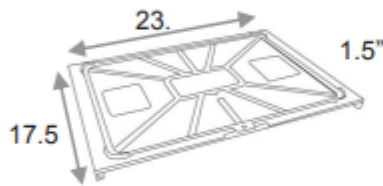

<u>Item Number</u>	<u>Type</u>	<u>Size</u>	<u>Capacity</u>	<u>Color</u>	<u>Measurements</u>
CT3825	Box	Standard	1.5 cu. ft.		8.5" X 23" X 17.5"
CT7268	Box	Large	2.0 cu. ft.		11.5" X 23" X 17.5"
CT8568	Box	X-Large	3.0 cu. ft.	Gray	12.5" X 28.25" X 18"
CT9689	Lid	Std/Large	--		17.5" X 23.5" X 1.5"
CT8289	Lid	X-Large	--		18.56" X 29" X 1.5"
<b>Fabrication/Material</b>	Constructed of high impact, no break, polypropylene. Flame Retardant (Passes CAL133). Test results available upon request. “Stack and Nest” Design - Stack property boxes with or without a lid without crushing the contents of the Barracuda Box. “Nest” property boxes inside one another by simply turning the empty box 180 degrees. Save on freight and save storage space. Each Barracuda Box is individually numbered for effective inmate ID and property control. Radius design (rounded edges and corners) for maximum impact dispersion and resistance. Vertical radiused structural columns for maximum strength and impact resistance. Locking hasp on both sides of the box.				
<b>Color</b>	Gray.				
<b>Warranty</b>	10 Year Factory Warranty.				
<b>Maintenance</b>	Easy to clean, sanitize & maintain.				
<b>Origin</b>	Manufactured to ISO Quality Standards in the USA				
<b>Additional info</b>	None				

1-800-524-5427

sales@icswaco.com

www.icswaco.com

P.O. Box 21056 Waco, TX 76702-1056

Additional Info

None

LID for 1.5 & 2.0 cu.

LID for 3.0 cu. ft.

1.5 cu. ft. box

2.0 cu. ft. box

3.0 cu. ft. box