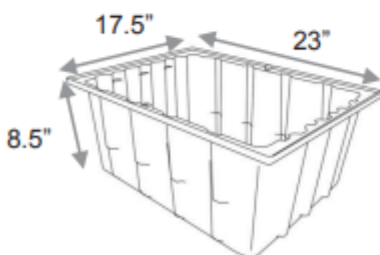

<u>Item Number</u>	<u>Type</u>	<u>Size</u>	<u>Capacity</u>	<u>Color</u>	<u>Measurements</u>
CT3825	Box	Standard	1.5 cu. ft.		8.5" X 23" X 17.5"
CT7268	Box	Large	2.0 cu. ft.		11.5" X 23" X 17.5"
CT8568	Box	X-Large	3.0 cu. ft.	Gray	12.5" X 28.25" X 18"
CT9689	Lid	Std/Large	--		17.5" X 23.5" X 1.5"
CT8289	Lid	X-Large	--		18.56" X 29" X 1.5"
<b>Fabrication/Material</b>	Constructed of high impact, no break, polypropylene. Flame Retardant (Passes CAL133). Test results available upon request. “Stack and Nest” Design - Stack property boxes with or without a lid without crushing the contents of the Barracuda Box. “Nest” property boxes inside one another by simply turning the empty box 180 degrees. Save on freight and save storage space. Each Barracuda Box is individually numbered for effective inmate ID and property control. Radius design (rounded edges and corners) for maximum impact dispersion and resistance. Vertical radiused structural columns for maximum strength and impact resistance. Locking hasp on both sides of the box.				
<b>Color</b>	Gray.				
<b>Warranty</b>	10 Year Factory Warranty.				
<b>Maintenance</b>	Easy to clean, sanitize & maintain.				
<b>Origin</b>	Manufactured to ISO Quality Standards in the USA				
<b>Additional info</b>	None				

1-800-524-5427

sales@icswaco.com

www.icswaco.com

P.O. Box 21056 Waco, TX 76702-1056

Additional Info

None

LID for 1.5 & 2.0 cu.

LID for 3.0 cu. ft.

1.5 cu. ft. box

2.0 cu. ft. box

3.0 cu. ft. box