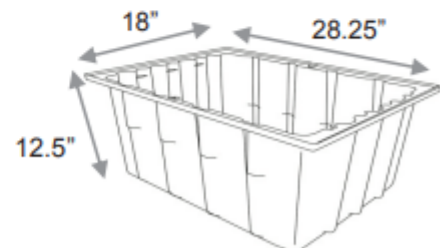

<u>Item Number</u>	<u>Type</u>	<u>Size</u>	<u>Capacity</u>	<u>Color</u>	<u>Measurements</u>
CT3825	Box	Standard	1.5 cu. ft.		8.5" X 23" X 17.5"
CT7268	Box	Large	2.0 cu. ft.		11.5" X 23" X 17.5"
CT8568	Box	X-Large	3.0 cu. ft.	Gray	12.5" X 28.25" X 18"
CT9689	Lid	Std/Large	--		17.5" X 23.5" X 1.5"
CT8289	Lid	X-Large	--		18.56" X 29" X 1.5"
<b>Fabrication/Material</b>	Constructed of high impact, no break, polypropylene. Flame Retardant (Passes CAL133). Test results available upon request. “Stack and Nest” Design - Stack property boxes with or without a lid without crushing the contents of the Barracuda Box. “Nest” property boxes inside one another by simply turning the empty box 180 degrees. Save on freight and save storage space. Each Barracuda Box is individually numbered for effective inmate ID and property control. Radius design (rounded edges and corners) for maximum impact dispersion and resistance. Vertical radiused structural columns for maximum strength and impact resistance. Locking hasp on both sides of the box.				
<b>Color</b>	Gray.				
<b>Warranty</b>	10 Year Factory Warranty.				
<b>Maintenance</b>	Easy to clean, sanitize & maintain.				
<b>Origin</b>	Manufactured to ISO Quality Standards in the USA				
<b>Additional info</b>	None				

1-800-524-5427

sales@icswaco.com

www.icswaco.com

P.O. Box 21056 Waco, TX 76702-1056

Additional Info

None

LID for 1.5 & 2.0 cu.

LID for 3.0 cu. ft.

1.5 cu. ft. box

2.0 cu. ft. box

3.0 cu. ft. box