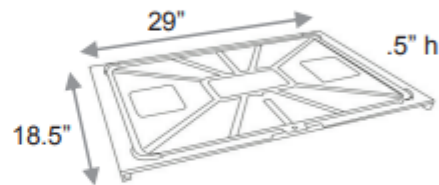

<u>Item Number</u>	<u>Type</u>	<u>Size</u>	<u>Capacity</u>	<u>Color</u>	<u>Measurements</u>
CT3825	Box	Standard	1.5 cu. ft.		8.5" X 23" X 17.5"
CT7268	Box	Large	2.0 cu. ft.		11.5" X 23" X 17.5"
CT8568	Box	X-Large	3.0 cu. ft.	Gray	12.5" X 28.25" X 18"
CT9689	Lid	Std/Large	--		17.5" X 23.5" X 1.5"
CT8289	Lid	X-Large	--		18.56" X 29" X 1.5"
<b>Fabrication/Material</b>	Constructed of high impact, no break, polypropylene. Flame Retardant (Passes CAL133). Test results available upon request. “Stack and Nest” Design - Stack property boxes with or without a lid without crushing the contents of the Barracuda Box. “Nest” property boxes inside one another by simply turning the empty box 180 degrees. Save on freight and save storage space. Each Barracuda Box is individually numbered for effective inmate ID and property control. Radius design (rounded edges and corners) for maximum impact dispersion and resistance. Vertical radiused structural columns for maximum strength and impact resistance. Locking hasp on both sides of the box.				
<b>Color</b>	Gray.				
<b>Warranty</b>	10 Year Factory Warranty.				
<b>Maintenance</b>	Easy to clean, sanitize & maintain.				
<b>Origin</b>	Manufactured to ISO Quality Standards in the USA				
<b>Additional info</b>	None				

1-800-524-5427

sales@icswaco.com

www.icswaco.com

P.O. Box 21056 Waco, TX 76702-1056

Additional Info

None

LID for 1.5 & 2.0 cu.

LID for 3.0 cu. ft.

1.5 cu. ft. box

2.0 cu. ft. box

3.0 cu. ft. box