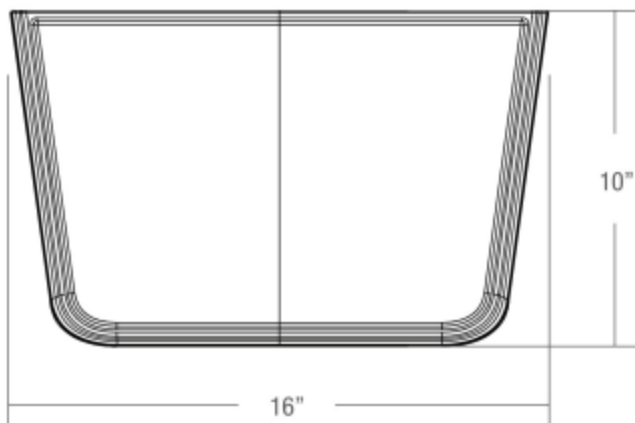

Sand

Slate Blue

Stone Gray

Dimensions:

TOP VIEW

FRONT VIEW

SIDE VIEW