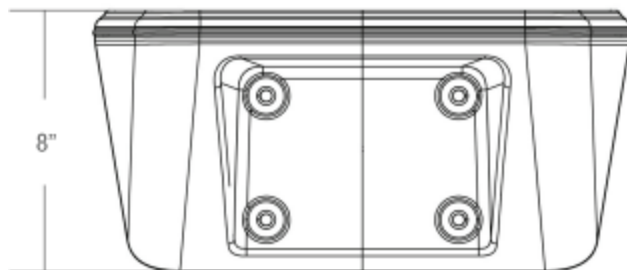

Sand

Slate Blue

Stone Gray

Dimensions:

TOP VIEW

FRONT VIEW

SIDE VIEW