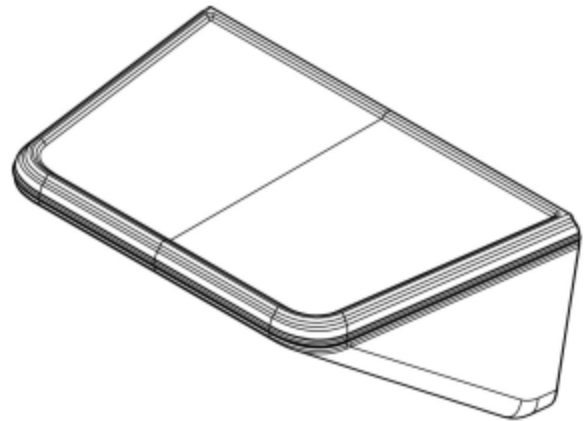

Sand

Slate Blue

Stone Gray

Dimensions:

TOP VIEW

FRONT VIEW

SIDE VIEW