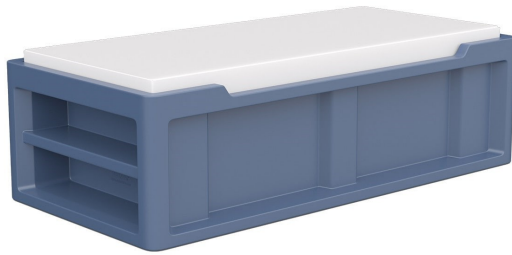

1-800-524-5427

sales@icswaco.com

www.icswaco.com

P.O. Box 21056 Waco, TX 76702-1056

CORTECH ENDURANCE BED 2.0

SKU: CT7801

The Endurance Bed 2.0 is a one-piece, rotationally molded bed designed for continuous use in intensive environments. The 2.0 Bed features molded-in end shelves for storage of personal belongings.

FEATURES:

- Durable, one-piece, rotationally molded design for increased strength. Constructed of high-impact “no break” polyethylene
- Recommended mattress size: 36” x 80” with minimum 4” thickness
- Angled lowered side rail for easier entry and exit
- Molded-in end shelving for open storage of personal items
- End shelf storage: 2.3 cu. ft. (2 shelves)
- Easy to clean, sanitize, and maintain
- Field-installed restraint rings available
- Can be bolted to the floor via concealed pilot holes with hardware of your choice
- GREENGUARD Gold Certified
- Flame Retardant (passes Cal 133). Test reports available upon request

Fabrication/Material

Durable, one piece, rotationally molded design for increased strength. Constructed of high impact polyethylene. No steel or wood components. Flame Retardant (as shown passes Cal 133). Test reports available upon request