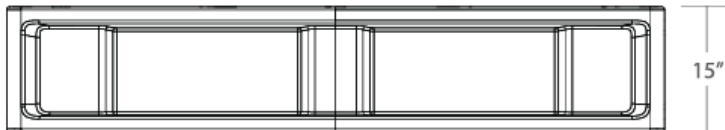

Sand

Slate Blue

Stone Gray

Dimensions:

TOP VIEW

FRONT VIEW

SIDE VIEW

79"

BOTTOM VIEW