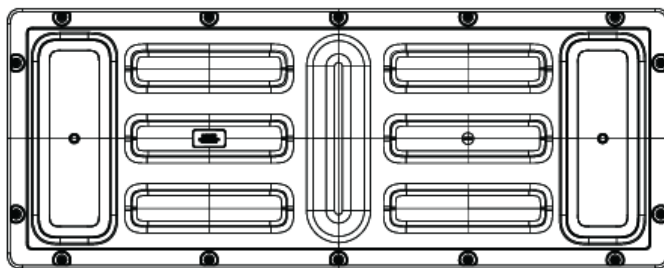

Sand

Slate Blue

Stone Gray

Dimensions:

TOP VIEW

FRONT VIEW

SIDE VIEW

79"

BOTTOM VIEW