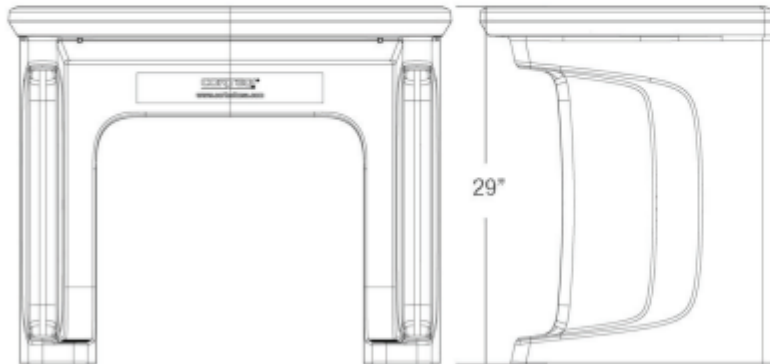

Sand

Slate Blue

Stone Gray

Dimensions:

TOP VIEW

36"

24"

FRONT VIEW

SIDE VIEW

REAR VIEW