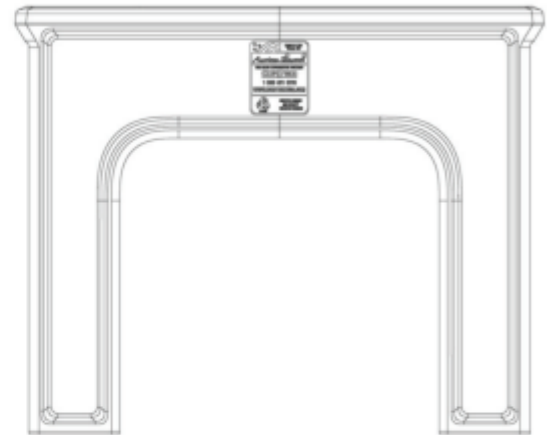

Sand

Slate Blue

Stone Gray

Dimensions:

TOP VIEW

36"

24"

FRONT VIEW

SIDE VIEW

REAR VIEW