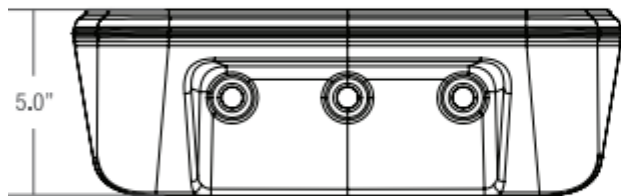

Sand

Slate Blue

Stone Gray

Dimensions:

TOP VIEW

15"

FRONT VIEW

5.0"

BACK VIEW

BOTTOM VIEW

6.0"

SIDE VIEW