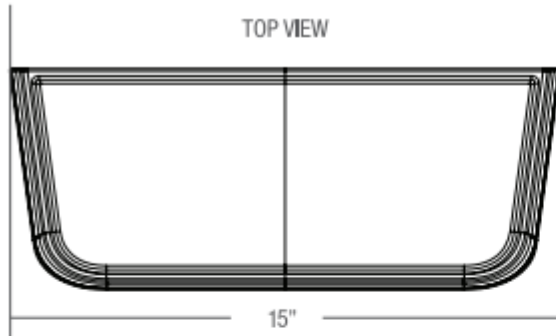

Sand

Slate Blue

Stone Gray

Dimensions:

TOP VIEW

15"

FRONT VIEW

5.0"

BACK VIEW

BOTTOM VIEW

6.0"

SIDE VIEW