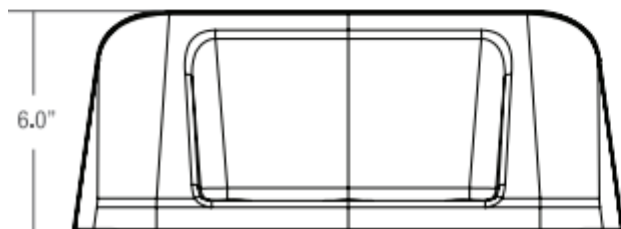

Sand

Slate Blue

Stone Gray

Dimensions:

TOP VIEW

15"

FRONT VIEW

5.0"

BACK VIEW

BOTTOM VIEW

6.0"

SIDE VIEW