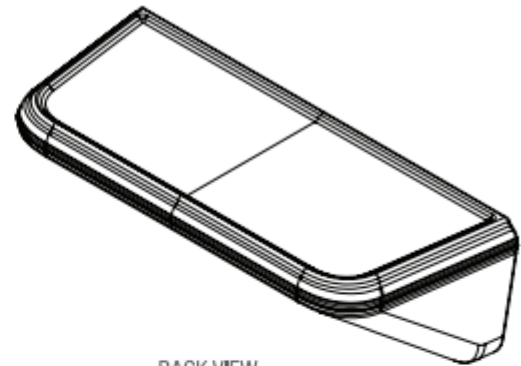

Sand

Slate Blue

Stone Gray

Dimensions:

TOP VIEW

15"

FRONT VIEW

5.0"

BACK VIEW

BOTTOM VIEW

6.0"

SIDE VIEW